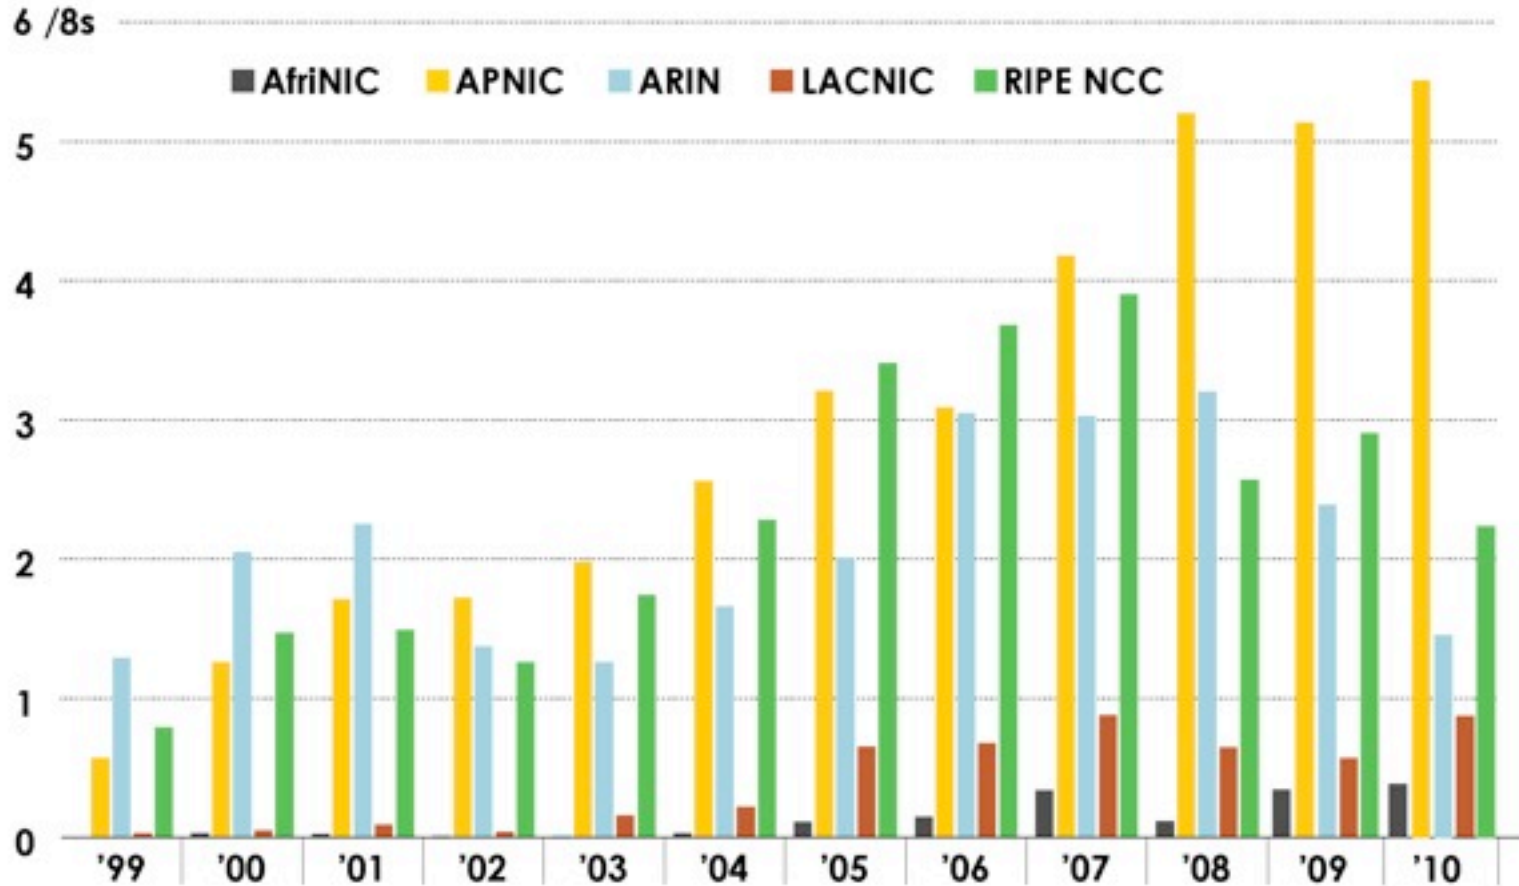

IPv4 ADDRESS SPACE ISSUED (RIRs TO CUSTOMERS)

2001-610-240-0 193.0.0.202 62 109 128 195 048 02 03 129 42 02 04 2001-610-240 193 0 0 203
62 109 128 195 048 02 03 129 42 02 04 2001-610-240 193 0 0 203
193 0 0 203 2001-610-240-0 193 0 0 202 62 109 128 195 048 02 03 129 42 02 04 2001-610-240 193 0 0 203
2001-610-240-0 193 0 0 202 62 109 128 195 048 02 03 129 42 02 04 2001-610-240 193 0 0 203
Number Resource Organization