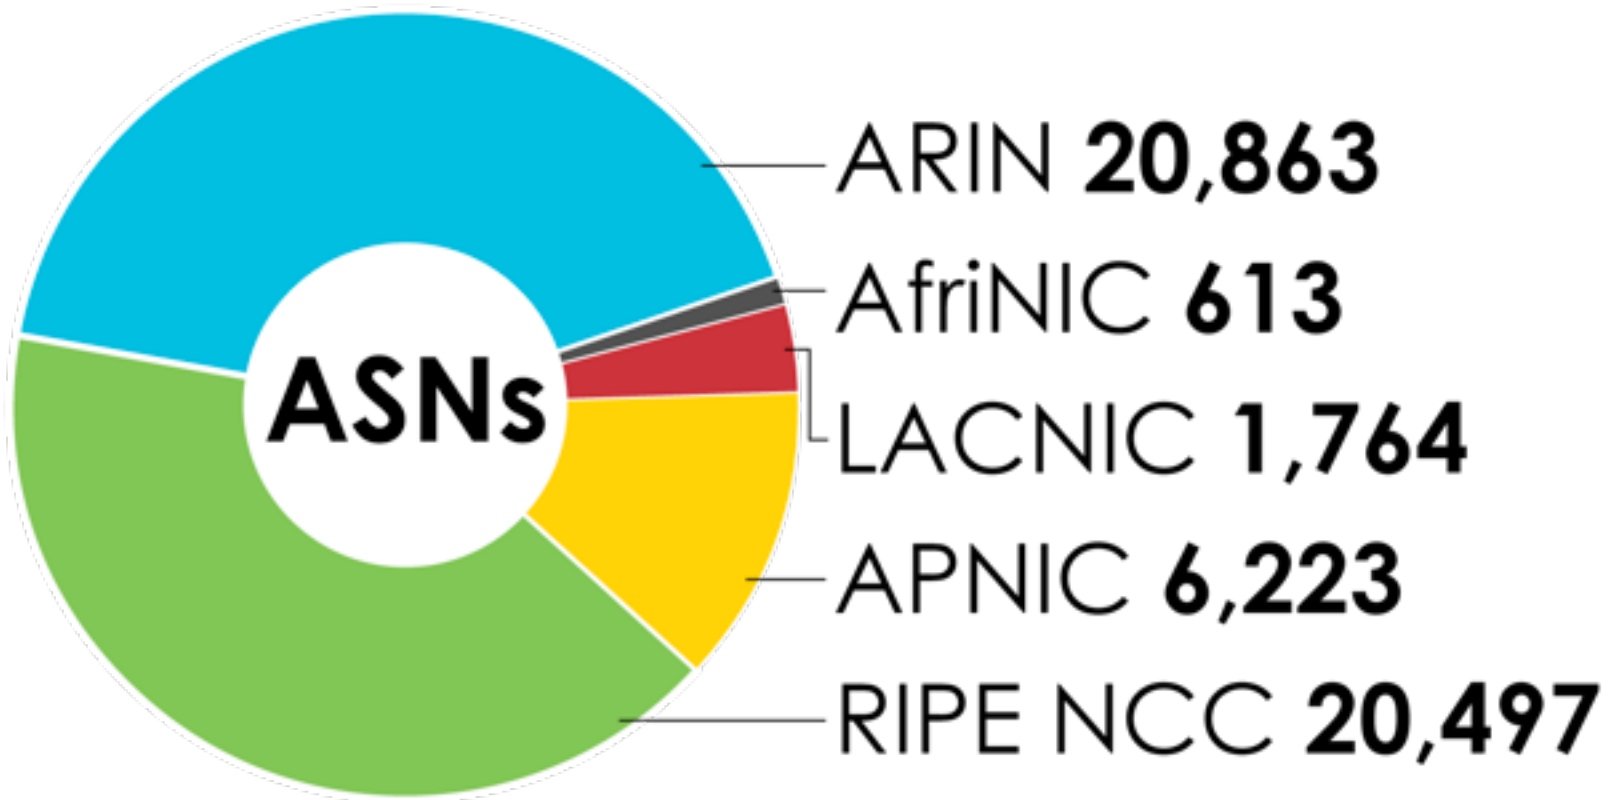

# ASN ASSIGNMENTS (RIRs TO CUSTOMERS)

How many ASNs has each RIR assigned by year?

Number Resource Organization

# ASN ASSIGNMENTS (RIRs TO CUSTOMERS)

How many total ASNs has each RIR assigned?

2001-610-240-0 193.0.0.202 62 109 128 195 048 02 09 123 42 02 24 2001-610-240 193.0.0.203  
62 109 128 195 048 02 09 123 42 02 24 2001-610-240 193.0.0.203  
193.0.0.203 2001-610-240-0 193.0.0.202 62 109 128 195 048 02 09 123 42 02 24 2001-610-240 193.0.0.203  
2001-610-240-0 193.0.0.202 62 109 128 195 048 02 09 123 42 02 24 2001-610-240 193.0.0.203  
Number Resource Organization