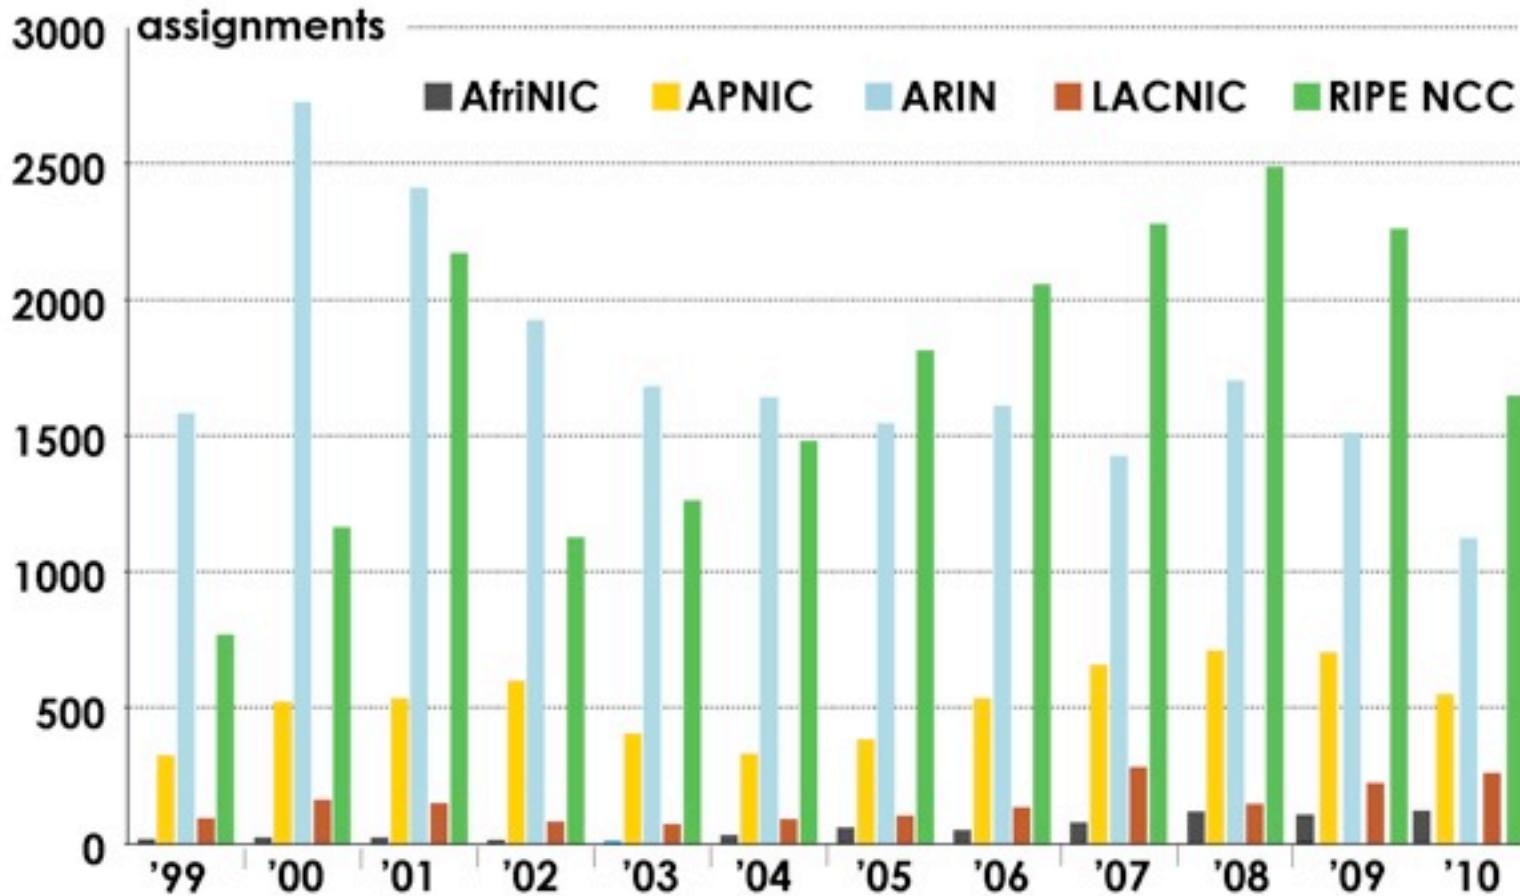

# IPv4 ADDRESS SPACE ISSUED

(RIRs TO CUSTOMERS)

In terms of /8s, how much total space has each RIR issued?

193.0.0.202 62 109 128 195 048 02 03 123 42 02 04 2001 610 240 193 0 0 203  
62 109 128 195 048 02 03 123 42 02 04 2001 610 240 193 0 0 203  
193 0 0 203 2001 610 240 0 193 0 0 202 62 109 128 195 048 02 03 123 42 02 04 2001 610 240 193 0 0 203  
2001 610 240 0 193 0 0 202 62 109 128 195 048 02 03 123 42 02 04 2001 610 240 193 0 0 203  
Number Resource Organization

# ASN ASSIGNMENTS (RIRs TO CUSTOMERS)

How many ASNs has each RIR assigned by year?

Number Resource Organization

# ASN ASSIGNMENTS (RIRs TO CUSTOMERS)

How many total ASNs has each RIR assigned?

2001-610-240-0 193.0.0.202 62 109 128 195 048 02 09 123 42 02 24 2001-610-240 193.0.0.203  
62 109 128 195 048 02 09 123 42 02 24 2001-610-240 193.0.0.203  
193.0.0.203 2001-610-240-0 193.0.0.202 62 109 128 195 048 02 09 123 42 02 24 2001-610-240 193.0.0.203  
2001-610-240-0 193.0.0.202 62 109 128 195 048 02 09 123 42 02 24 2001-610-240 193.0.0.203  
Number Resource Organization