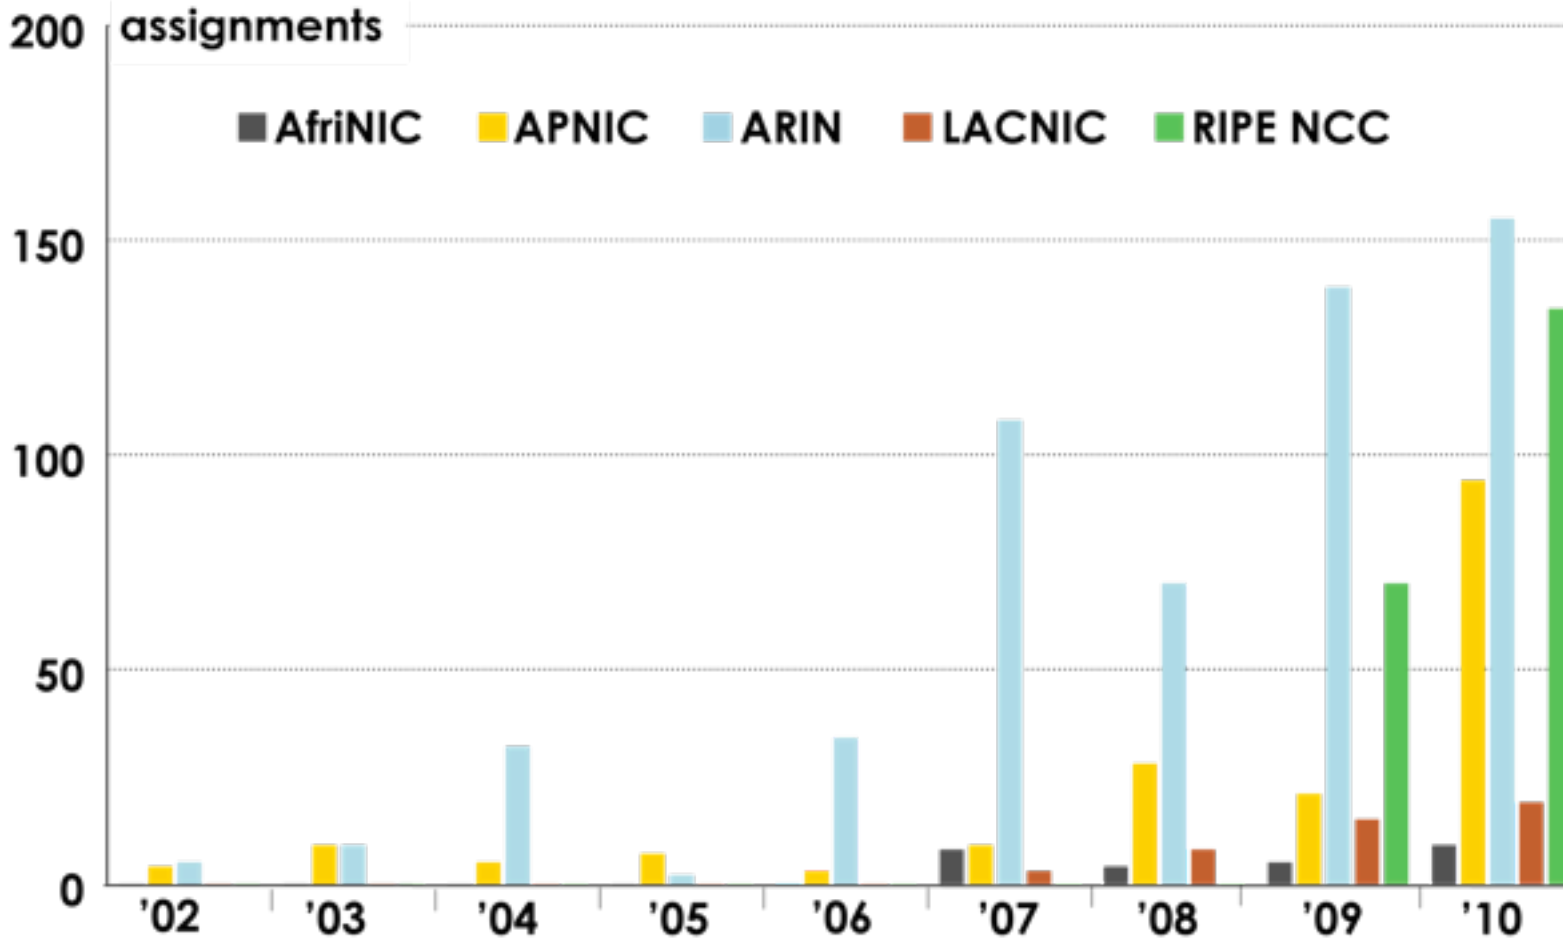

2001-610-240-0 193-0-0-202 62-109-128 195-048-02-03 139-42-02-02 2001-610-240 193-0-0-203
62-109-128 195-048-02-03 2001-610-240 193-0-0-203 2001-610-240 193-0-0-203
193-0-0-203 2001-610-240-0 193-0-0-202 62-109-128 195-048-02-03 139-42-02-02 2001-610-240 193-0-0-203
2001-610-240-0 193-0-0-202 62-109-128 195-048-02-03 139-42-02-02 2001-610-240 193-0-0-203
Number Resource Organization