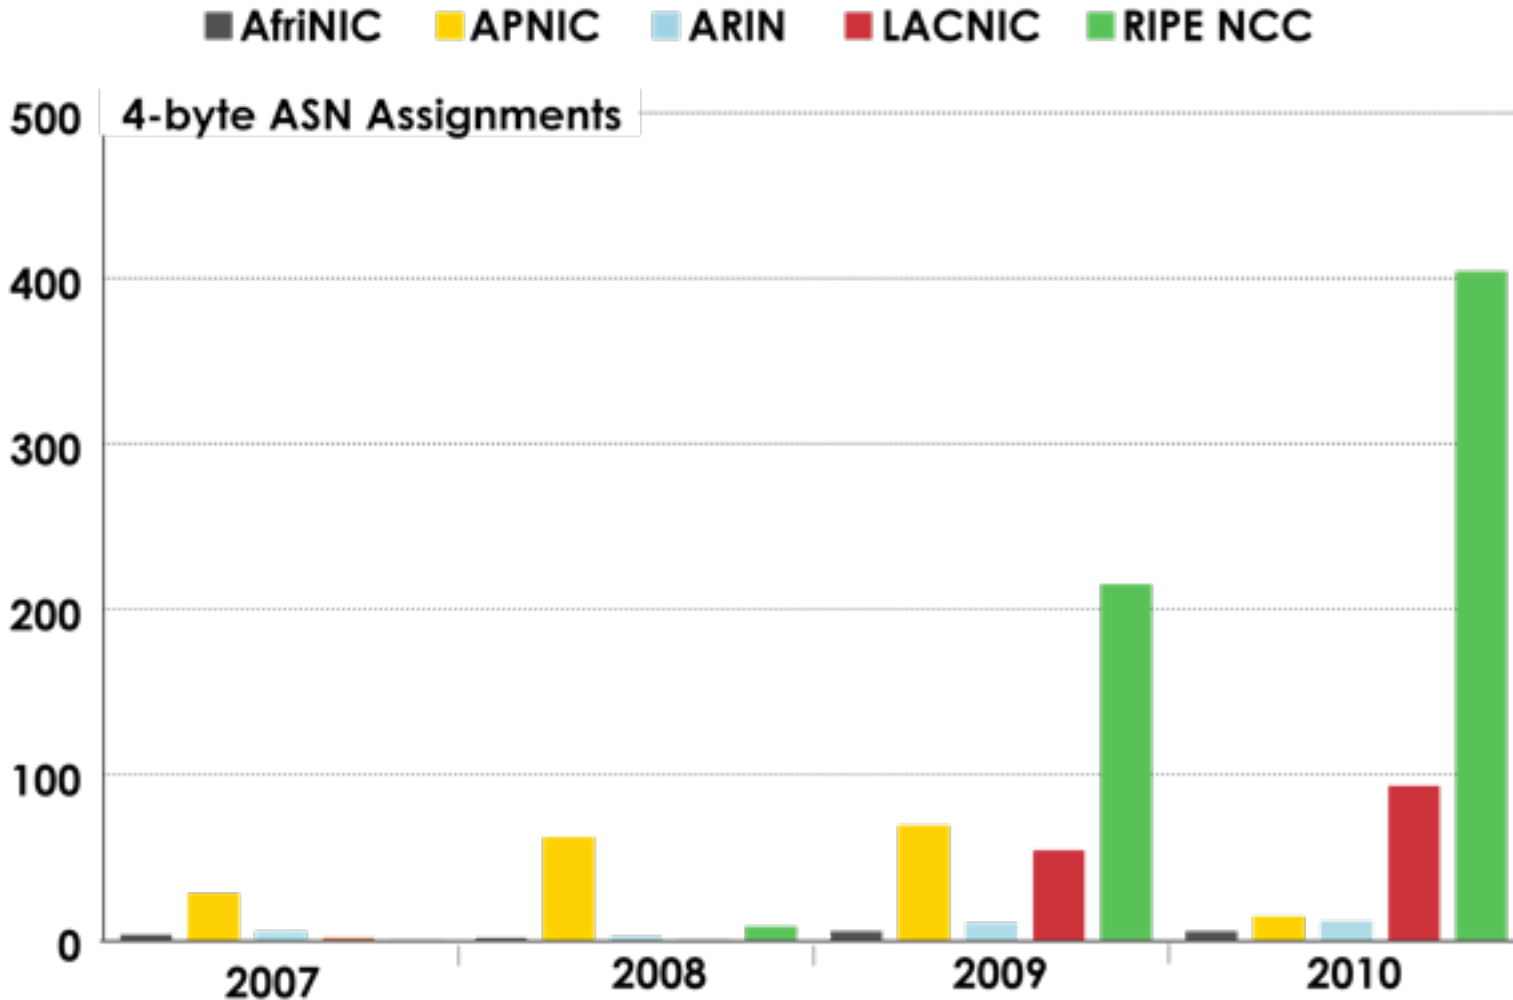

4-BYTE ASN ASSIGNMENTS

2001-610-240-0 193.0.0.202 62 109 128 195 048 02 03 129 42 02 02 2001-610-240 193.0.0.203
62 109 128 195 048 02 03 129 42 02 02 2001-610-240 193.0.0.203
193.0.0.203 2001-610-240-0 193.0.0.202 62 109 128 195 048 02 03 129 42 02 02 2001-610-240 193.0.0.203
2001-610-240-0 193.0.0.202 62 109 128 195 048 02 03 129 42 02 02 2001-610-240 193.0.0.203
Number Resource Organization