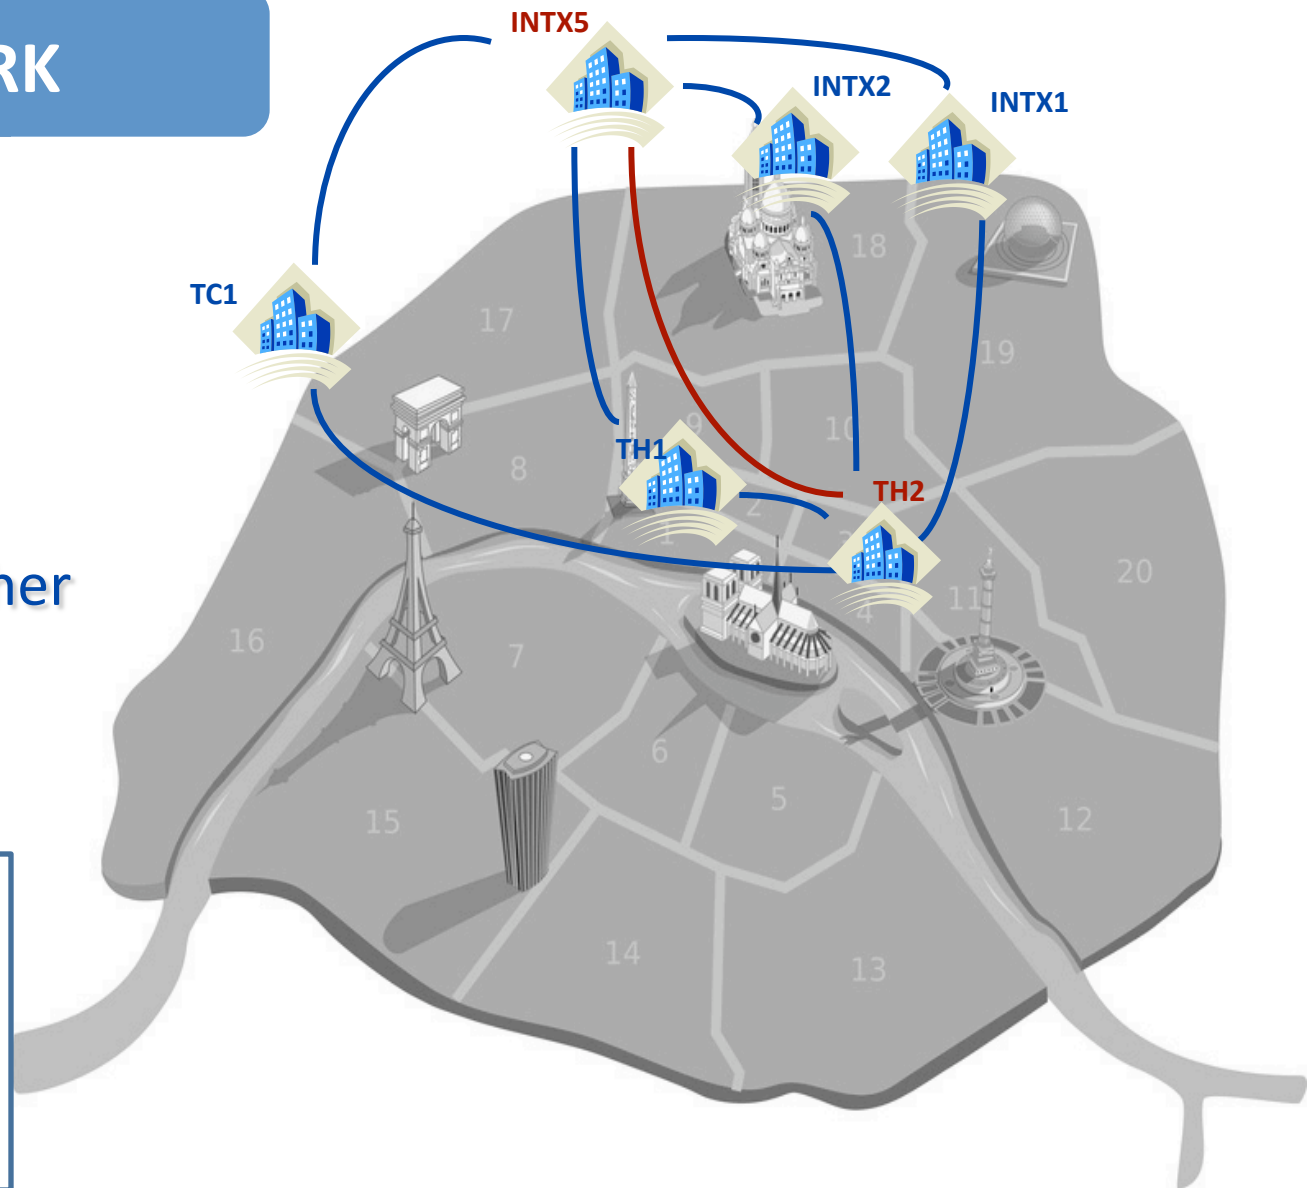

- Interxion (Interxion-1, Interxion-2, Interxion-5)
- Telemetry (Telemetry-Courbevoie)
- Telehouse (Telehouse-1, Telehouse-2)

1 PoP in Marseille interconnected to Paris (on-going deployment)

✓ Partnerships and interconnections with other IXPs e.g PaNap (merge), SFINX (interconnection), LUCIX (interconnection to Luxembourg)

NETWORK

2 core PoPs
+
4 edge PoPs
+
Extensions to other
PoPs

- Dark fibre linking the core sites
- Dark fibre linking the core sites to the edge sites

SERVICES (1/2)

✓ Peering

- Consolidation of Paris peering ecosystem
- Public peering
- Private peering and « closed user groups »
- Extension of peering possibilities via interconnections with other IXPs
- Two route servers running BIRD to support peering via route server

✓ Ports

- 100 Mb/s (RJ45)
- 1000 Mb/s (RJ45)
- 1 Gb/s (optical ports) – SFP modules
 - 1000 Base-SX (multi-mode)
 - 1000 Base-LX (single-mode)
- 10 Gb/s (optical ports) – XFP modules
 - 10 GE LR (single-mode)