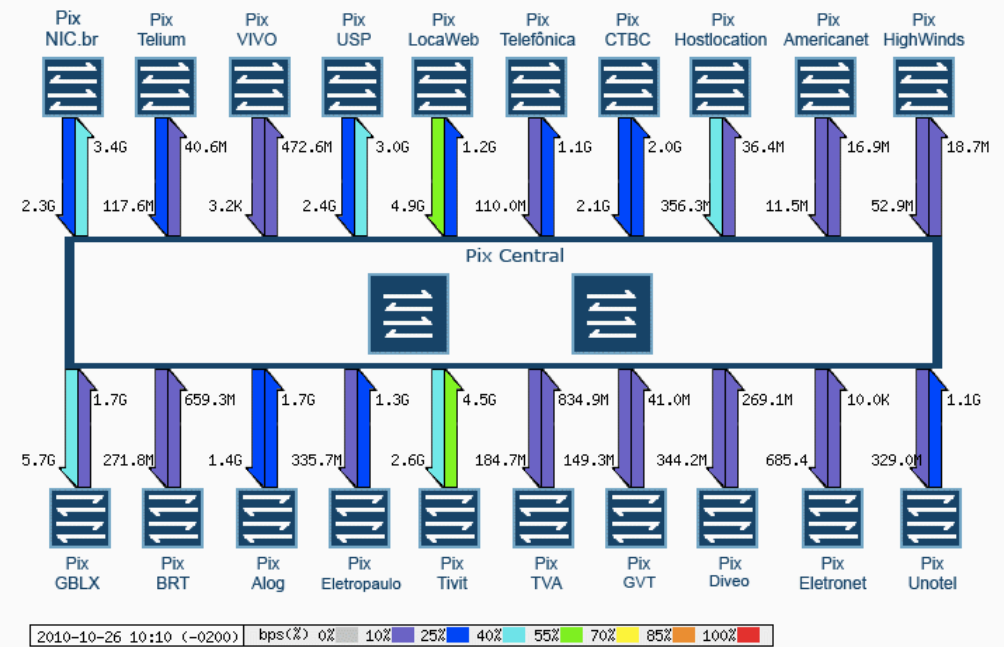

PTTMetro – Brazilian IXP

EIX-WG – RIPE 61 (Rome – Italy)

Milton Kaoru Kashiwakura
Projects Director – NIC.br

PTTMetro – Brazilian IXP

The PTTMetro (PTT is Portuguese acronym for Internet Exchange Point) is a project of Brazilian Internet Steering Committee (CGI.br) which provides the necessary infrastructure for the direct interconnection between AS operating in a metropolitan area.

PTTMetro – Locations

1. Belo Horizonte
2. Brasília
3. **Campina Grande**
4. Campinas
5. Curitiba
6. Florianópolis
7. Fortaleza
8. **Goiânia**
9. Londrina
10. Porto Alegre
11. Recife
12. Rio de Janeiro
13. Salvador
14. São Paulo

● Novas Localidades - 2010

Ponto de Troca de Tráfego – PTT PTTMetro

PTTMetro – participants per location

Location	Participants	Growth (last year)
Belo Horizonte	5	67%
Brasília	10	66%
Campina Grande	3	-
Campinas	19	375%
Curitiba	17	0%
Florianópolis	9	0%
Fortaleza	8	300%
Goiania	2	-
Londrina	11	10%
Porto Alegre	27	13%
Recife	5	150%
Rio de Janeiro	18	40%
Salvador	8	100%
São Paulo	140	87%

PTTMetro – traffic per location

Valores Atuais - 10/2010		
Location	Traffic (Peak/day)	Traffic (Mean/day)
Belo Horizonte	82 Mbps	46 Mbps
Brasília	789 Mbps	541 Mbps
Campina Grande	18 Mbps	9 Mbps
Campinas	802 Mbps	489 Mbps
Curitiba	2,26 Gbps	1,36 Gbps
Florianópolis	232 Mbps	116 Mbps
Fortaleza	84 Mbps	37 Mbps
Goiania	218 Kbps	58 Kbps
Londrina	158 Mbps	95 Mbps
Porto Alegre	1,94 Gbps	1,12 Gbps
Recife	66 Mbps	44 Mbps
Rio de Janeiro	634 Mbps	424 Mbps
Salvador	154 Mbps	92 Mbps
São Paulo	33 Gbps	22 Gbps