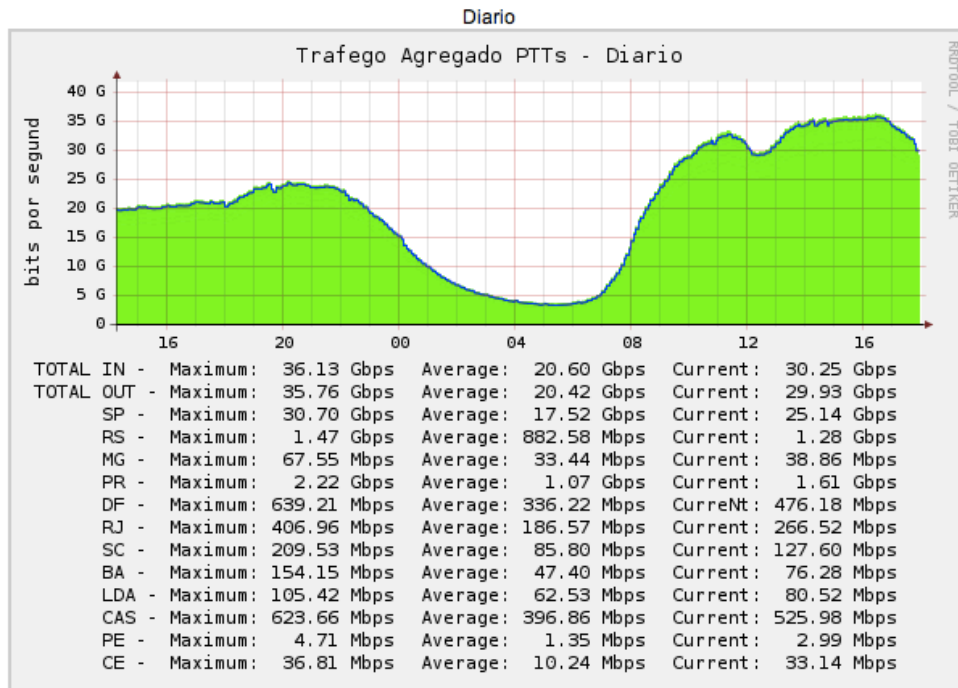

PTTMetro – Brazilian IXP

EIX-WG – RIPE 61 (Rome – Italy)

Milton Kaoru Kashiwakura
Projects Director – NIC.br

PTTMetro – Brazilian IXP

The PTTMetro (PTT is Portuguese acronym for Internet Exchange Point) is a project of Brazilian Internet Steering Committee (CGI.br) which provides the necessary infrastructure for the direct interconnection between AS operating in a metropolitan area.

PTTMetro – Locations

1. Belo Horizonte
2. Brasília
3. **Campina Grande**
4. Campinas
5. Curitiba
6. Florianópolis
7. Fortaleza
8. **Goiânia**
9. Londrina
10. Porto Alegre
11. Recife
12. Rio de Janeiro
13. Salvador
14. São Paulo

● Novas Localidades - 2010

Ponto de Troca de Tráfego – PTT PTTMetro

PTTMetro – participants per location

Location	Participants	Growth (last year)
Belo Horizonte	5	67%
Brasília	10	66%
Campina Grande	3	-
Campinas	19	375%
Curitiba	17	0%
Florianópolis	9	0%
Fortaleza	8	300%
Goiania	2	-
Londrina	11	10%
Porto Alegre	27	13%
Recife	5	150%
Rio de Janeiro	18	40%
Salvador	8	100%
São Paulo	140	87%

PTTMetro – traffic per location

Valores Atuais - 10/2010		
Location	Traffic (Peak/day)	Traffic (Mean/day)
Belo Horizonte	82 Mbps	46 Mbps
Brasília	789 Mbps	541 Mbps
Campina Grande	18 Mbps	9 Mbps
Campinas	802 Mbps	489 Mbps
Curitiba	2,26 Gbps	1,36 Gbps
Florianópolis	232 Mbps	116 Mbps
Fortaleza	84 Mbps	37 Mbps
Goiania	218 Kbps	58 Kbps
Londrina	158 Mbps	95 Mbps
Porto Alegre	1,94 Gbps	1,12 Gbps
Recife	66 Mbps	44 Mbps
Rio de Janeiro	634 Mbps	424 Mbps
Salvador	154 Mbps	92 Mbps
São Paulo	33 Gbps	22 Gbps