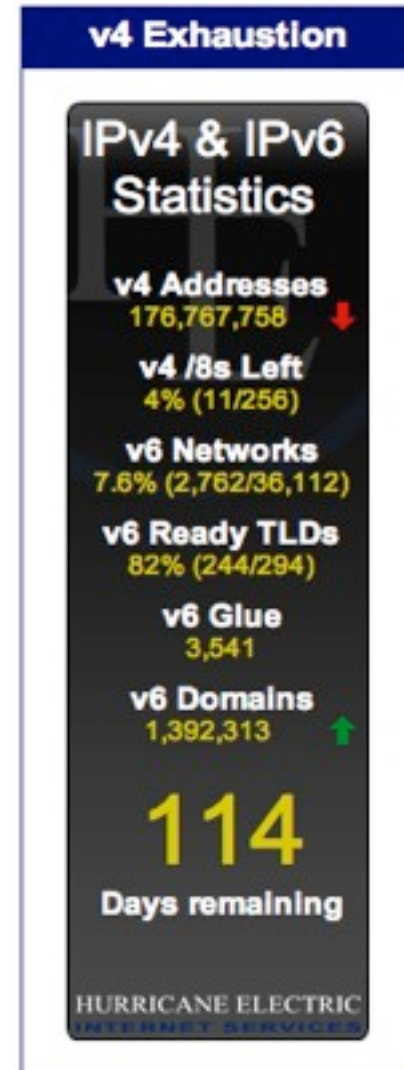

Accelerating towards the wall?

In 6.5 days, we got 101 days closer to IPv4 exhaustion.

We also added an IPv6 TLD, 46 domains added IPv6 glue and more than 3,000 domains added IPv6.

Contact:

Owen DeLong
IPv6 Evangelist
Hurricane Electric
760 Mission Court
Fremont, CA 94539, USA
<http://he.net/>