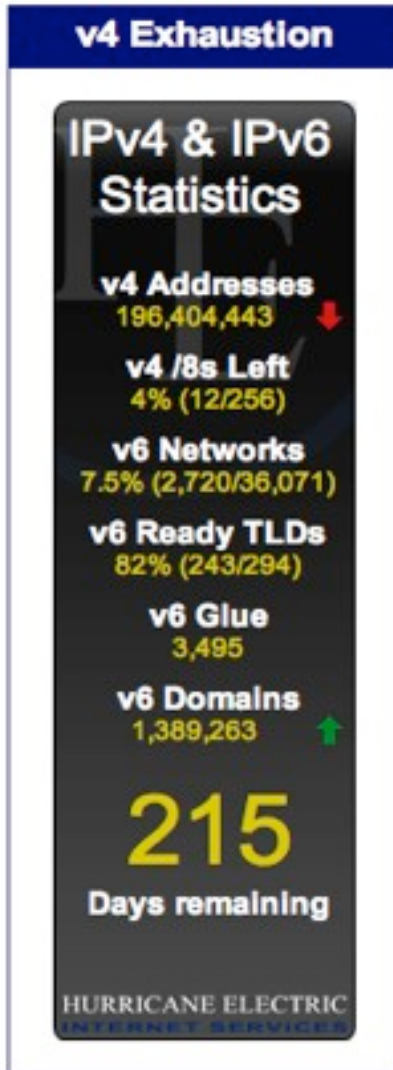

Accelerating towards the wall?