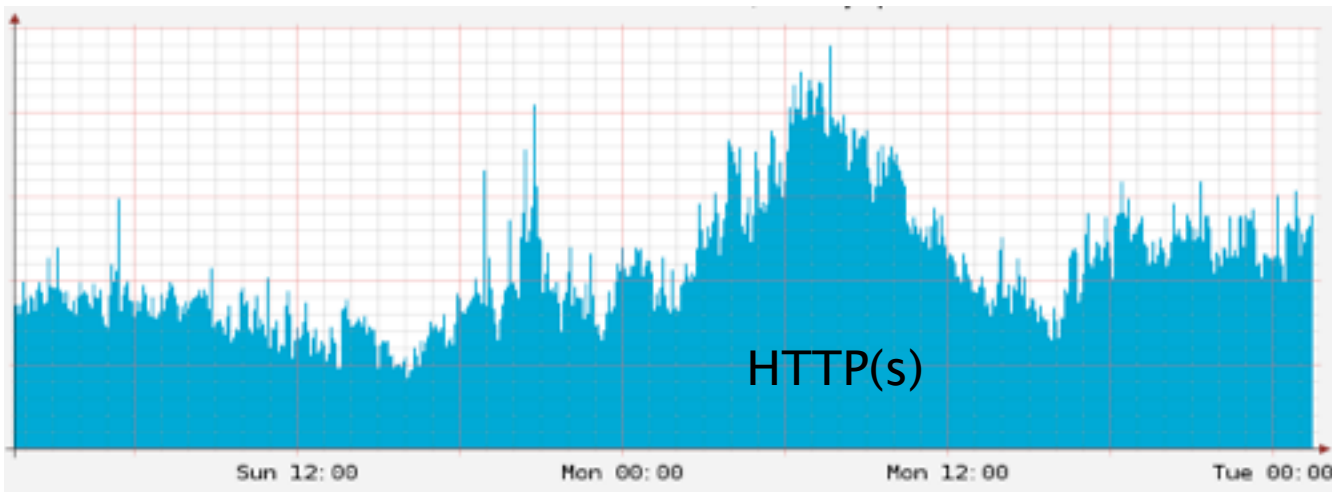

Network growth on IPv6?

http://bgp.he.net/report/prefixes#_prefixes

http://bgp.he.net/report/prefixes#_networks

Measuring IPv6 Traffic

Measuring IPv6 Attacks

Attack traffic via 6to4 ... limited by Gig-E port on each 6to4 relay box

(redacted source address -> 192.88.99.1 (6to4 anycast) -> v6 address of IRC server in US)

This attack is useless (A Gig is nothing these days).

T-Shirts as THE IPv6 Business Case?

T-Shirts as THE IPv6 Business Case?