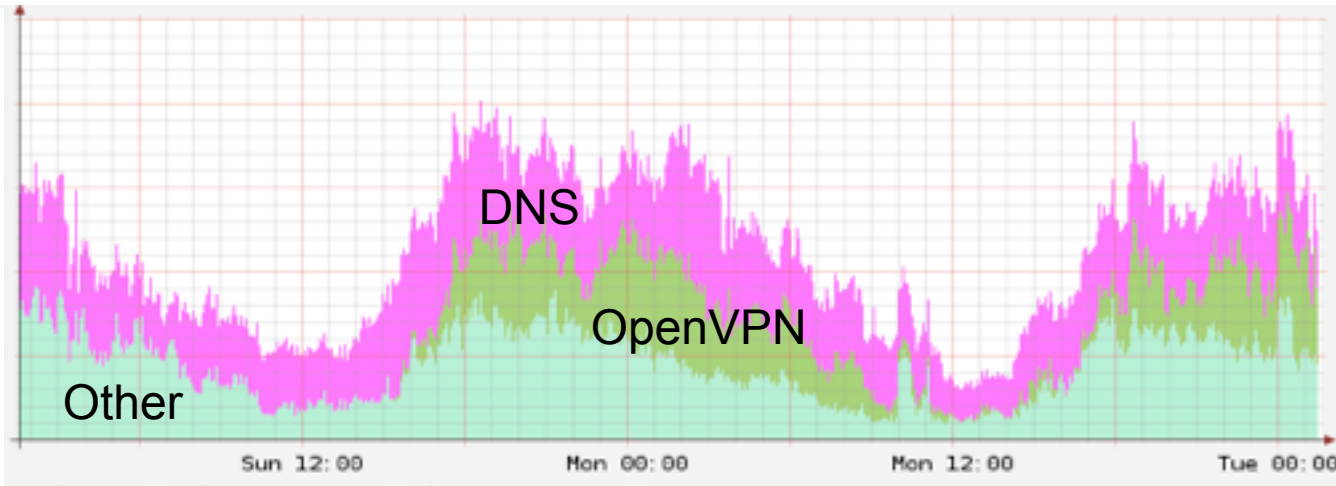

Network growth on IPv6?

http://bgp.he.net/report/prefixes#_prefixes

http://bgp.he.net/report/prefixes#_networks

Measuring IPv6 Traffic

Measuring IPv6 Attacks

Attack traffic via 6to4 ... limited by Gig-E port on each 6to4 relay box

(redacted source address -> 192.88.99.1 (6to4 anycast) -> v6 address of IRC server in US)

This attack is useless (A Gig is nothing these days).

T-Shirts as THE IPv6 Business Case?

T-Shirts as THE IPv6 Business Case?