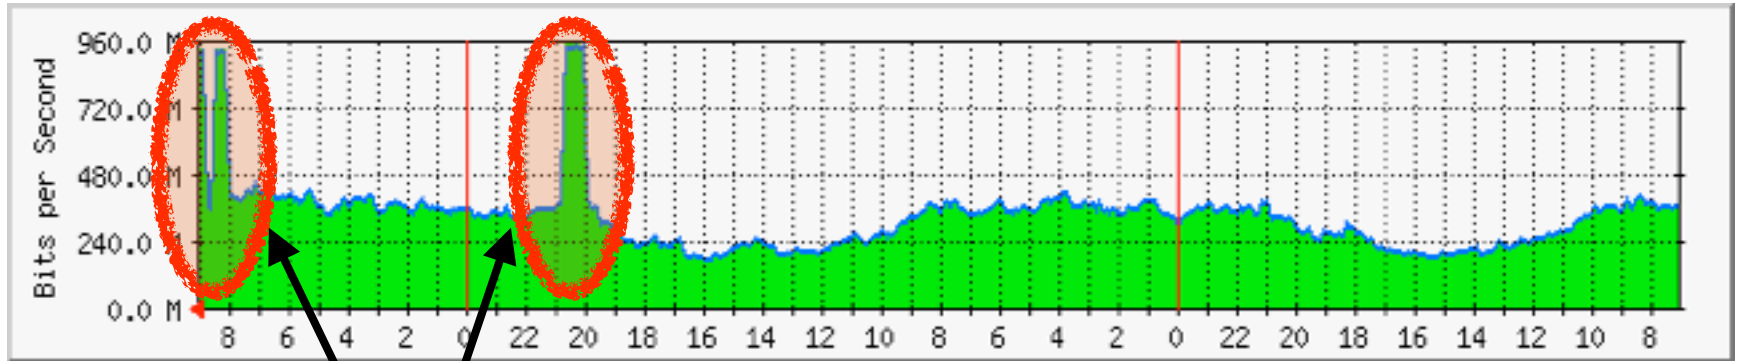

Network growth on IPv6?

http://bgp.he.net/report/prefixes#_prefixes

http://bgp.he.net/report/prefixes#_networks

Measuring IPv6 Traffic

Measuring IPv6 Attacks

Attack traffic via 6to4 ... limited by Gig-E port on each 6to4 relay box

(redacted source address -> 192.88.99.1 (6to4 anycast) -> v6 address of IRC server in US)

This attack is useless (A Gig is nothing these days).

T-Shirts as THE IPv6 Business Case?

T-Shirts as THE IPv6 Business Case?