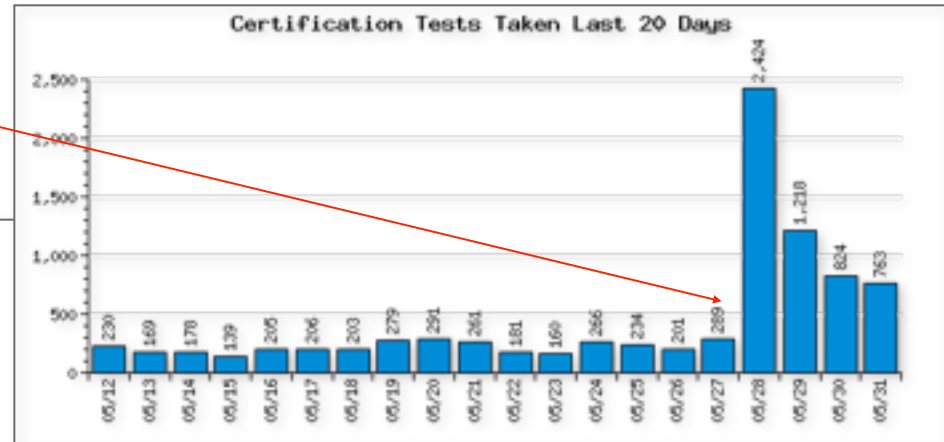

T-Shirts as THE IPv6 Business Case?

Hurricane Electric sends email saying "free IPv6 t-shirt" for sage-level users

From: <ipv6@he.net>
Date: Thu, May 27, 2010 at 11:32 PM
Subject: Hurricane Electric IPv6 Update

...
* Attention Sages!

Hurricane Electric would like to send you an "IPv6" T-shirt!

Please log into <http://ipv6.he.net/certification/>, and verify your address information which will only be used for shipping out this T-shirt.

After making certain it is correct (remember to click "Update Info" if you made changes, before validating), you will see T-shirt size selections for S/M/L/XL/XXL, and a button that will submit your preferred shirt size and log that you have validated your address.

This is optional, and will only be sent to validated addresses.

We'll be adding on some points to your score for Sages that want to get a T-shirt!

We are looking to get the t-shirts out around the end of June. We need make sure to get enough of each size before sending them out to all of you. ...