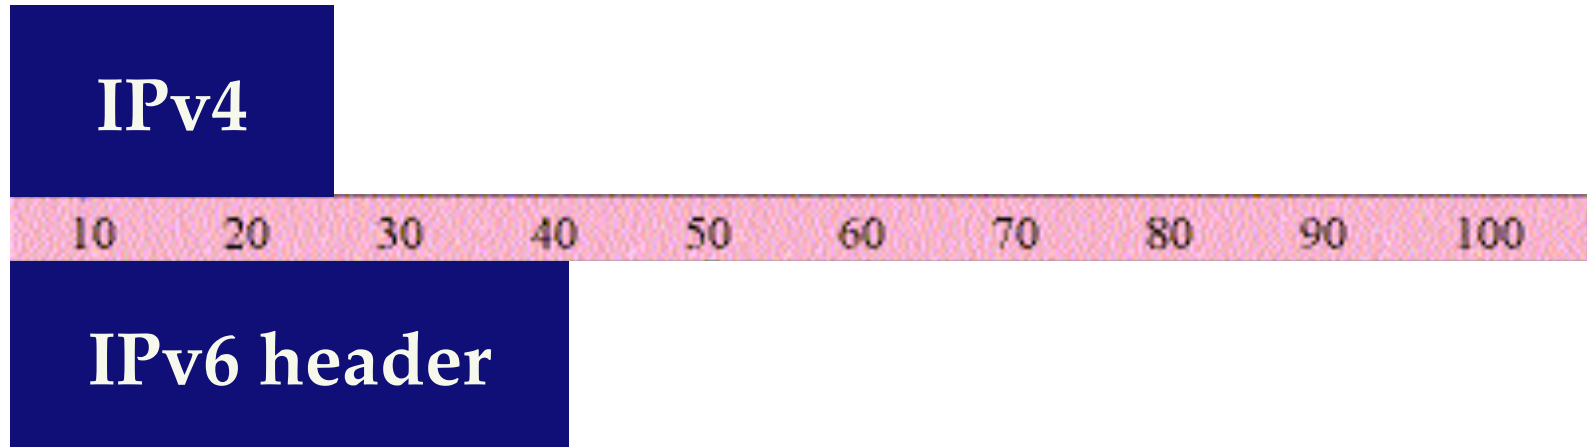

What this is not

- We will not be measuring headers:

So what do we measure?

- Countries on IPv6? (123 countries)

United States	1,012	675	1	
Germany	364	243	1	
China	236	45	5	
Netherlands	185	140	1	
Australia	173	85	2	
United Kingdom	166	136	1	
Japan	149	120	1	
Canada	140	70	2	
France	119	90	1	
Russian Federation	117	95	1	
Indonesia	118	41	2	
Brazil	88	67	1	
Sweden	85	73	1	
Switzerland	85	69	1	
Czech Republic	84	71	1	
Austria	74	66	1	
Poland	72	70	1	
European Union	70	32	2	
Hong Kong	69	32	2	
Korea, Republic of	68	16	4	
Italy	57	51	1	
New Zealand	46	36	1	
Norway	40	32	1	
Malaysia	36	22	1	
Thailand	35	17	2	
Finland	33	30	1	
India	29	18	1	
Singapore	29	18	1	
Denmark	28	22	1	
Ukraine	26	22	1	
Ireland	26	22	1	
Taiwan	25	17	1	
Slovenia	25	24	1	
Egypt	24	4	6	
Spain	20	19	1	
Hungary	19	15	1	
Belgium	18	16	1	
South Africa	17	14	1	
Viet Nam	17	7	2	
Chile	16	8	2	
Ecuador	16	5	3	
Portugal	14	13	1	
Asia Pacific	14	8	1	
Romania	13	11	1	
Slovakia	13	13	1	
Luxembourg	13	12	1	
Philippines	13	11	1	
Argentina	12	12	1	
Bulgaria	12	10	1	
Uruguay	10	8	1	
Mexico	10	9	1	
Estonia	9	9	1	
Lithuania	9	5	1	
Mauritius	9	5	1	
Saudi Arabia	8	7	1	
Pakistan	8	6	1	
Latvia	7	7	1	
Greece	7	6	1	
Colombia	6	5	1	
Iceland	6	6	1	
Turkey	6	6	1	
Mexico	5	2	2	
Iran, Islamic Republic of	5	5	1	
Bosnia and Herzegovina	5	5	1	
Sri Lanka	5	4	1	
Serbia	5	5	1	
Qatar	4	1	4	
United Arab Emirates	4	4	1	
Israel	4	4	1	
Moldova, Republic of	4	4	1	
Nepal	3	2	1	
Costa Rica	3	3	1	
Venezuela, Bolivarian Republic of	3	3	1	
Fiji	3	3	1	
Tanzania, United Republic of	3	3	1	
Netherlands Antilles	3	3	1	
Cuba	3	3	1	
Croatia	3	3	1	
Kenya	3	3	1	
Malta	2	2	1	
Peru	2	2	1	
Trinidad and Tobago	2	2	1	
Armenia	2	2	1	
Dominican Republic	2	2	1	
Cyprus		2	2	1
Jordan		2	2	1
Liechtenstein		2	2	1
Isle of Man		2	2	1
Senegal		1	1	1
Mali		1	1	1
Budan		1	1	1
Tunisia		1	1	1
Ghana		1	1	1
Neuru		1	1	1
Panama		1	1	1
Lebanon		1	1	1
Grenada		1	1	1
Laos People's Democratic Republic		1	1	1
Bangladesh		1	1	1
Belarus		1	1	1
Greenland		1	1	1
Guam		1	1	1
American Samoa		1	1	1
Guadeloupe		1	1	1
Zambia		1	1	1
Haiti		1	1	1
Belize		1	1	1
Bhutan		1	1	1
Puerto Rico		1	1	1
El Salvador		1	1	1
Maldives		1	1	1
Cote d'Ivoire		1	1	1
Monaco		1	1	1
Holy See (Vatican City State)		1	1	1
Serbia		1	1	1
Macedonia, The Former Yugoslav Republic of		1	1	1
Oman		1	1	1
Saint Kitts and Nevis		1	1	1
Virgin Islands, U.S.		1	1	1
Urubekian		1	1	1
Jersey		1	1	1
Reande		1	1	1
Honduras		1	1	1