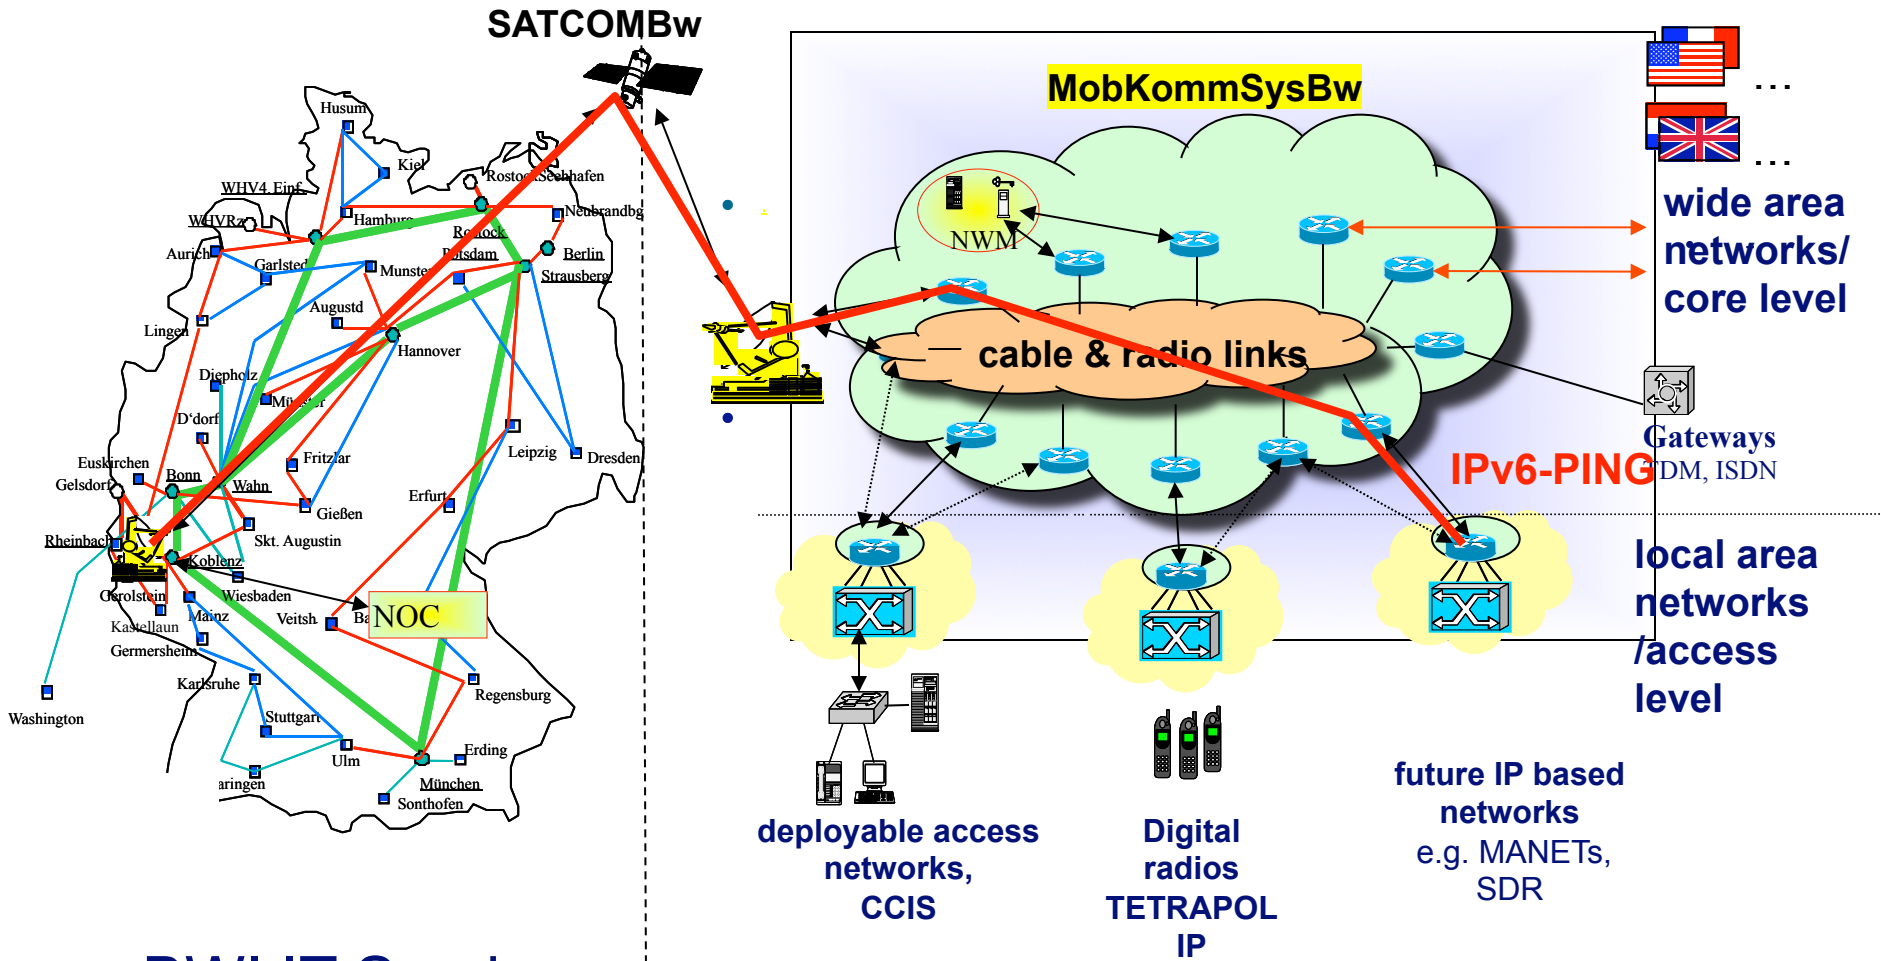

### TODAY:

National IPv4 address plans with

- a limited number of public addresses and
- private re-use of public Internet address space

result in overlapping, thus, in conflicting address plans obstructing interoperability.

- Used technique: Network Address Translation (NAT) – a NAT gateway (not allowing the flexibility of dynamic scenarios) must be placed at each domain interconnection point.

### Near FUTURE:

Domain name service concepts that will last into the future

De-conflicted address plans using global IPv6 addresses provide for

- seamless communication
- including secure end-to-end connectivity between information systems.

# Current status: 1st IPv6 Ping

BWI IT Service  
(Contractor)

Bundeswehr